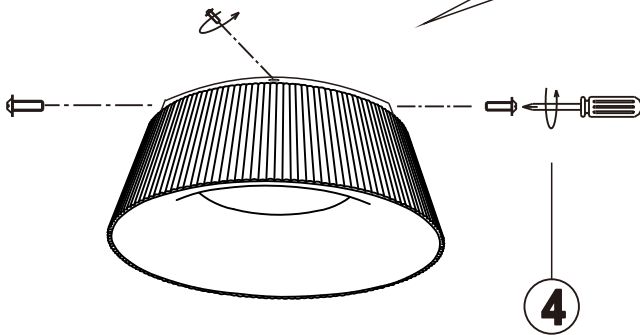

GLOBO

LIGHTING

www.globo-lighting.com

48801W-45

48801A-45

48801S-45

48801C-45

Frequency Bandwidth	Maximal radiation transmitting power
2403MHz-2476MHz	6dBm