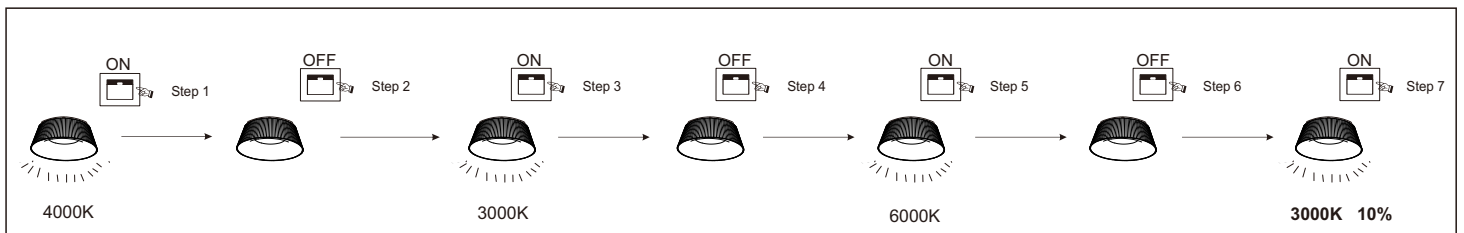

GLOBO

LIGHTING

www.globo-lighting.com

48801W-45

48801A-45

48801S-45

48801C-45

Frequency Bandwidth	Maximal radiation transmitting power
2403MHz-2476MHz	6dBm